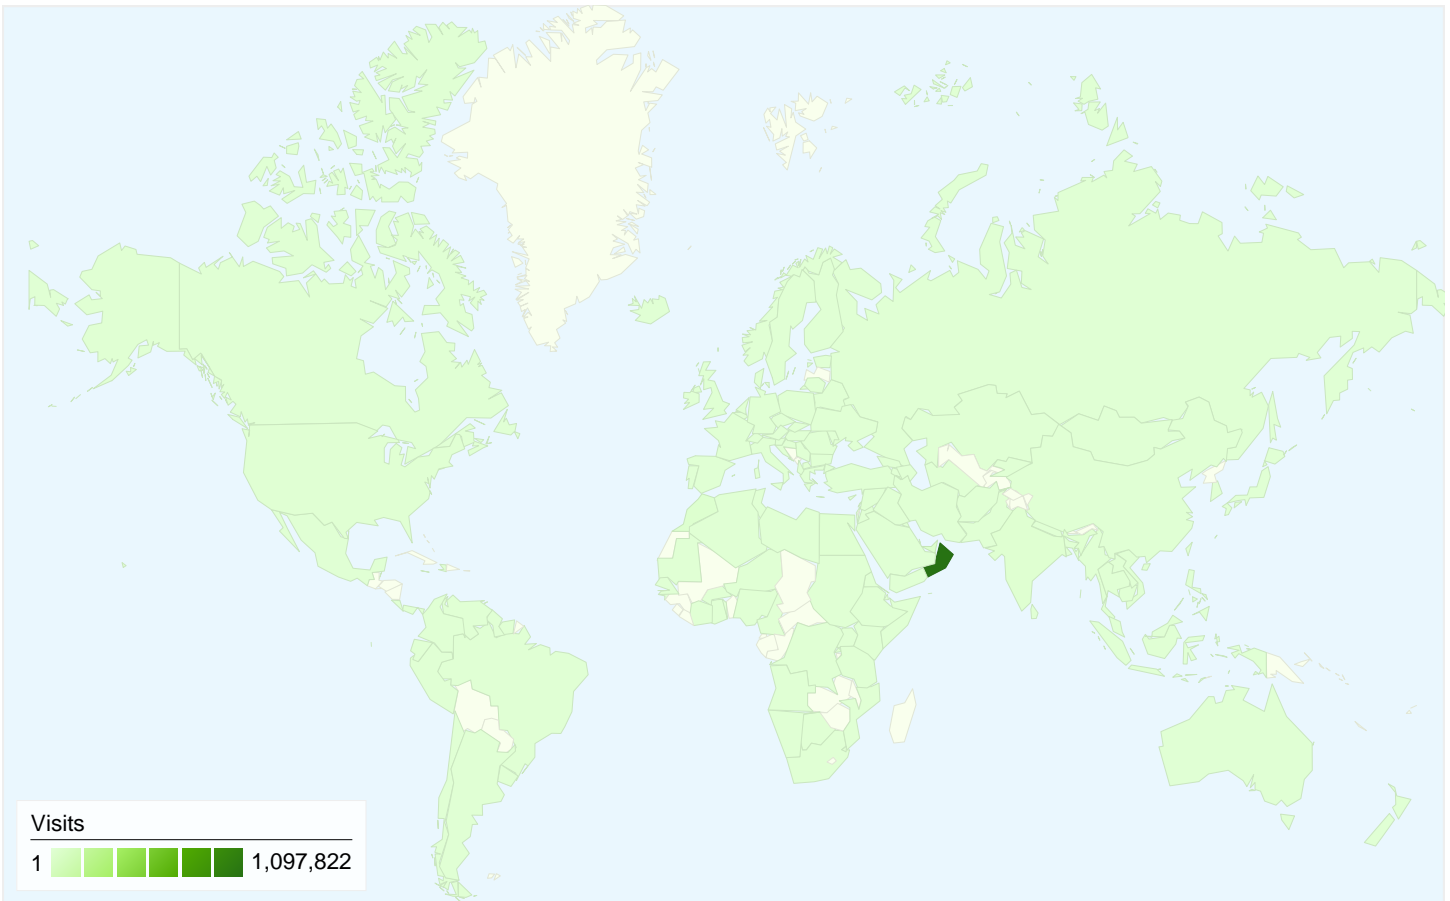

437,063 people visited this site

1,210,455 Visits

437,063 Absolute Unique Visitors

6,393,813 Pageviews

5.28 Average Pageviews

00:06:03 Time on Site

30.02% Bounce Rate

34.68% New Visits

All traffic sources sent a total of 1,210,455 visits

- Direct Traffic**
674,054.00 (55.69%)
- Search Engines**
447,089.00 (36.94%)
- Referring Sites**
89,308.00 (7.38%)
- Other**
4 (> 0.00%)

Top Traffic Sources

1,210,455 visits came from 143 countries/territories

Site Usage

Country/Territory	Visits	Pages/Visit	Avg. Time on Site	% New Visits	Bounce Rate
Visits 1,210,455 % of Site Total: 100.00%	Pages/Visit 5.28 Site Avg: 5.28 (0.00%)	Avg. Time on Site 00:06:03 Site Avg: 00:06:03 (0.00%)	% New Visits 34.89% Site Avg: 34.68% (0.59%)	Bounce Rate 30.02% Site Avg: 30.02% (0.00%)	
Oman	1,097,822	5.33	00:06:06	33.25%	29.37%
United Arab Emirates	31,505	5.79	00:05:58	39.43%	27.88%
Morocco	19,204	3.52	00:04:10	60.30%	46.85%
(not set)	15,616	5.52	00:08:06	41.25%	28.78%
India	9,994	5.35	00:07:52	46.11%	30.45%
Egypt	7,379	2.48	00:01:59	90.43%	59.07%
United Kingdom	6,399	5.73	00:07:24	39.18%	28.21%
United States	3,506	4.65	00:04:57	54.99%	42.24%
Qatar	3,209	5.44	00:05:24	35.93%	33.06%