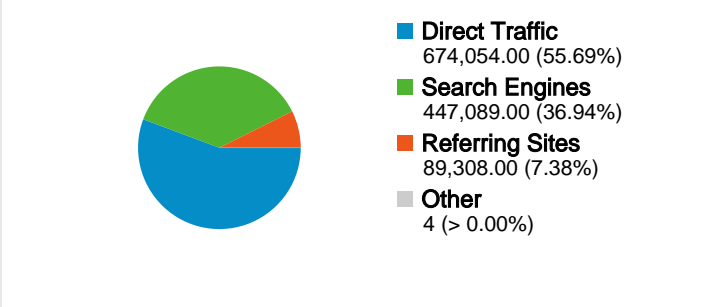

Site Usage

Visitors Overview

Map Overlay

Traffic Sources Overview

Content Overview

Pages	Pageviews	% Pageviews
/ar/index.asp	1,848,527	28.91%
/ar/services/employee_index.as	1,319,337	20.63%
/ar/services/jobseeker_status.a	327,409	5.12%
/ar/services/employee_index.as	296,325	4.63%
/ar/nmr_index.asp	251,381	3.93%

437,063 people visited this site

1,210,455 Visits

437,063 Absolute Unique Visitors

6,393,813 Pageviews

5.28 Average Pageviews

00:06:03 Time on Site

30.02% Bounce Rate

34.68% New Visits

All traffic sources sent a total of 1,210,455 visits

- Direct Traffic**
674,054.00 (55.69%)
- Search Engines**
447,089.00 (36.94%)
- Referring Sites**
89,308.00 (7.38%)
- Other**
4 (> 0.00%)

Top Traffic Sources

1,210,455 visits came from 143 countries/territories

Site Usage

Country/Territory	Visits	Pages/Visit	Avg. Time on Site	% New Visits	Bounce Rate
Visits 1,210,455 % of Site Total: 100.00%	Pages/Visit 5.28 Site Avg: 5.28 (0.00%)	Avg. Time on Site 00:06:03 Site Avg: 00:06:03 (0.00%)	% New Visits 34.89% Site Avg: 34.68% (0.59%)	Bounce Rate 30.02% Site Avg: 30.02% (0.00%)	
Oman	1,097,822	5.33	00:06:06	33.25%	29.37%
United Arab Emirates	31,505	5.79	00:05:58	39.43%	27.88%
Morocco	19,204	3.52	00:04:10	60.30%	46.85%
(not set)	15,616	5.52	00:08:06	41.25%	28.78%
India	9,994	5.35	00:07:52	46.11%	30.45%
Egypt	7,379	2.48	00:01:59	90.43%	59.07%
United Kingdom	6,399	5.73	00:07:24	39.18%	28.21%
United States	3,506	4.65	00:04:57	54.99%	42.24%
Qatar	3,209	5.44	00:05:24	35.93%	33.06%