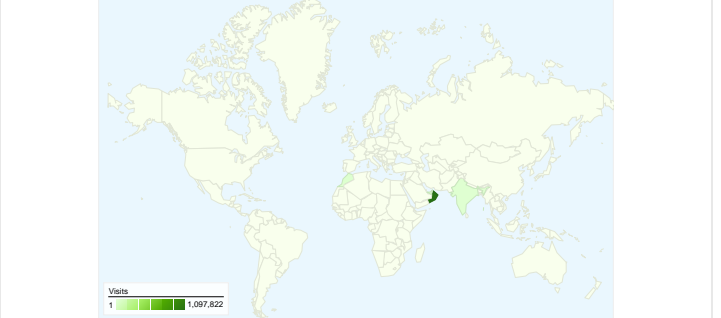

Site Usage

Visitors Overview

Map Overlay

Traffic Sources Overview

Content Overview

Pages	Pageviews	% Pageviews
/ar/index.asp	1,848,527	28.91%
/ar/services/employee_index.as	1,319,337	20.63%
/ar/services/jobseeker_status.a	327,409	5.12%
/ar/services/employee_index.as	296,325	4.63%
/ar/nmr_index.asp	251,381	3.93%

437,063 people visited this site

1,210,455 Visits

437,063 Absolute Unique Visitors

6,393,813 Pageviews

5.28 Average Pageviews

00:06:03 Time on Site

30.02% Bounce Rate

34.68% New Visits

All traffic sources sent a total of 1,210,455 visits

- Direct Traffic**
674,054.00 (55.69%)
- Search Engines**
447,089.00 (36.94%)
- Referring Sites**
89,308.00 (7.38%)
- Other**
4 (> 0.00%)

Top Traffic Sources

1,210,455 visits came from 143 countries/territories

Site Usage

Country/Territory	Visits	Pages/Visit	Avg. Time on Site	% New Visits	Bounce Rate
Visits 1,210,455 % of Site Total: 100.00%	Pages/Visit 5.28 Site Avg: 5.28 (0.00%)	Avg. Time on Site 00:06:03 Site Avg: 00:06:03 (0.00%)	% New Visits 34.89% Site Avg: 34.68% (0.59%)	Bounce Rate 30.02% Site Avg: 30.02% (0.00%)	
Oman	1,097,822	5.33	00:06:06	33.25%	29.37%
United Arab Emirates	31,505	5.79	00:05:58	39.43%	27.88%
Morocco	19,204	3.52	00:04:10	60.30%	46.85%
(not set)	15,616	5.52	00:08:06	41.25%	28.78%
India	9,994	5.35	00:07:52	46.11%	30.45%
Egypt	7,379	2.48	00:01:59	90.43%	59.07%
United Kingdom	6,399	5.73	00:07:24	39.18%	28.21%
United States	3,506	4.65	00:04:57	54.99%	42.24%
Qatar	3,209	5.44	00:05:24	35.93%	33.06%