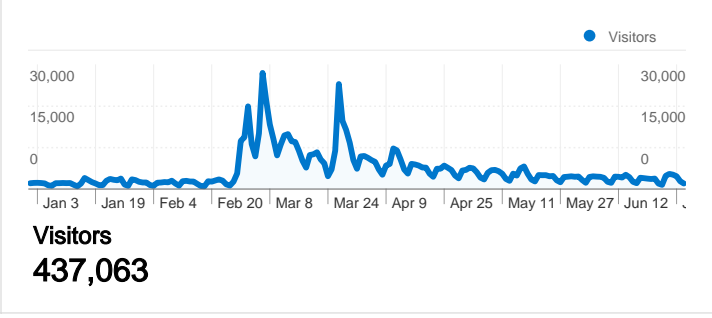

Visitors Overview